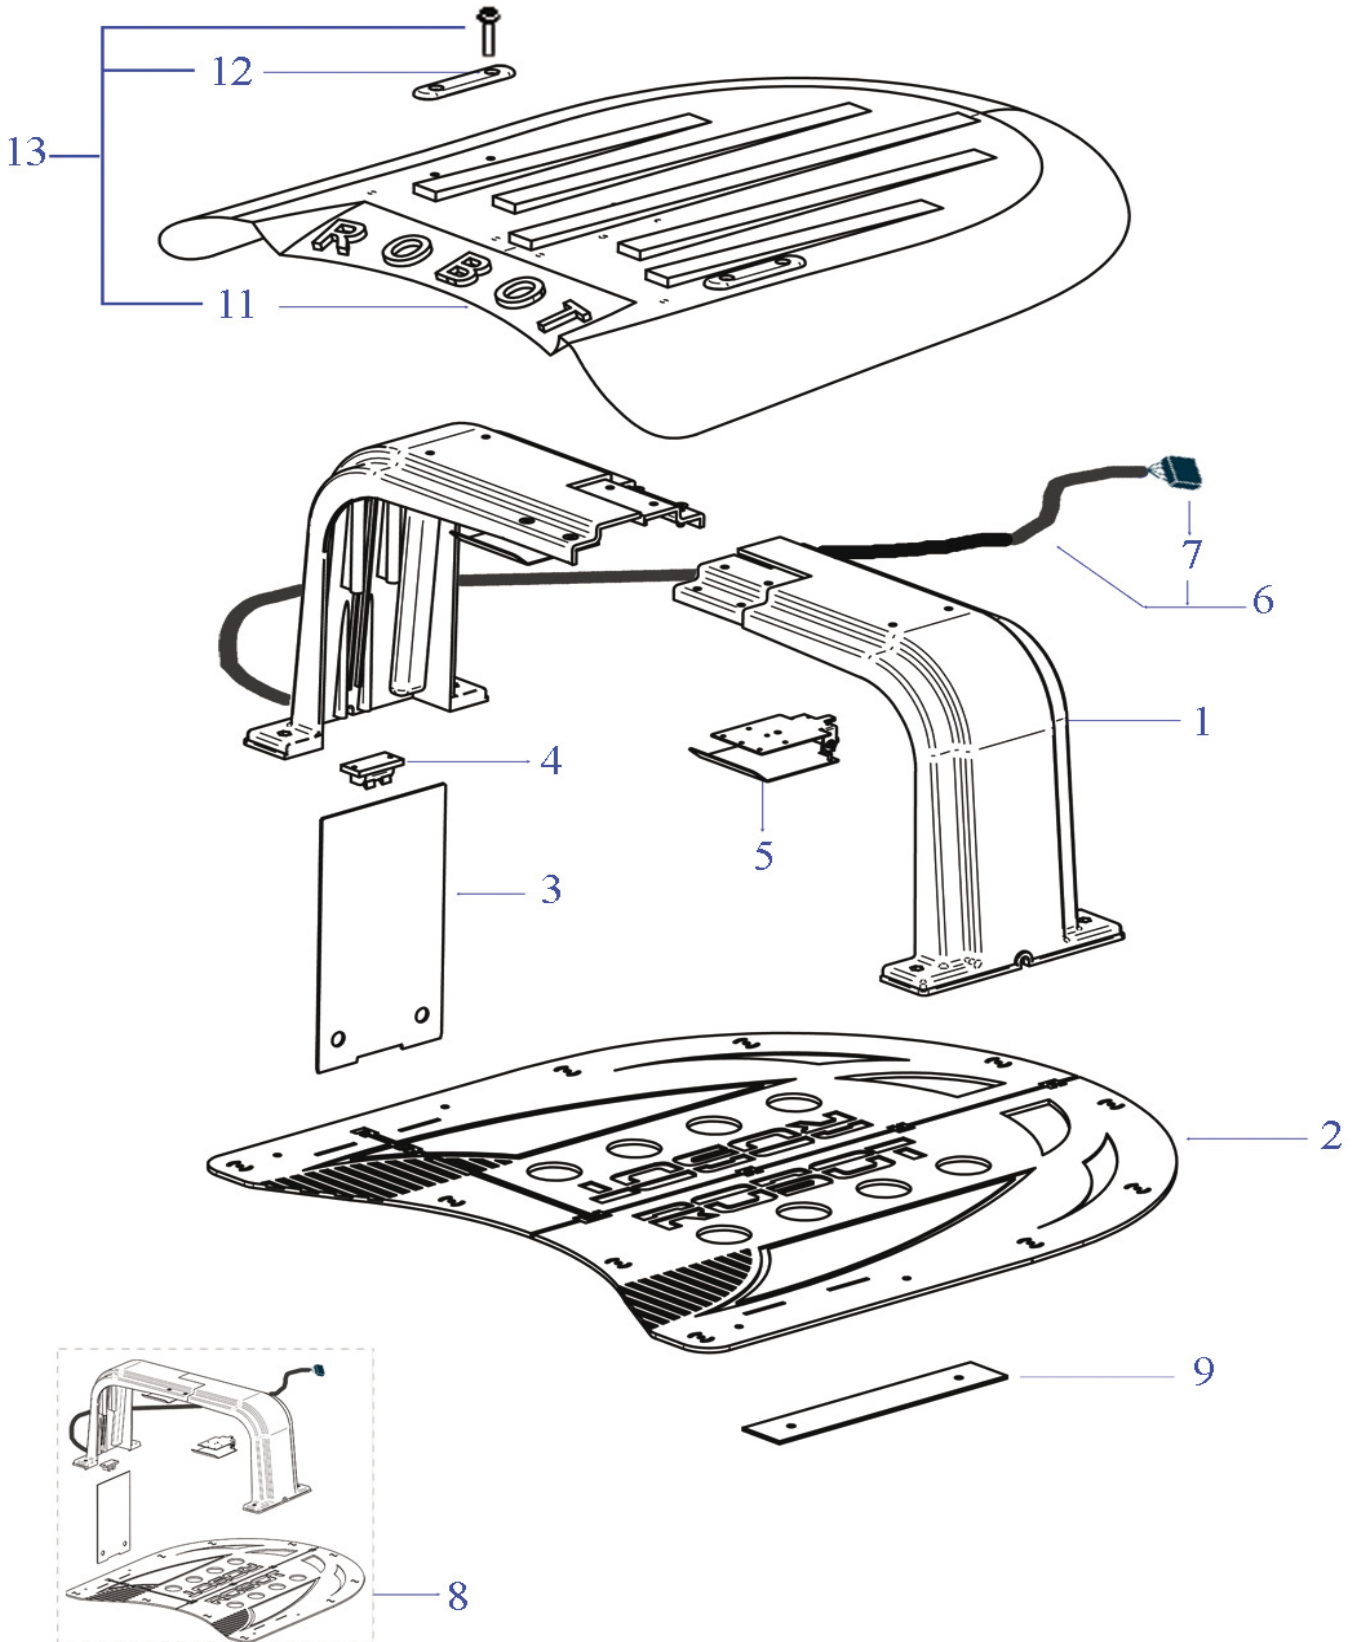

Tav.	05	0
Tab.		
Taf.		

Rif.	Code	Qnt. Part	Sigla	(IT) Descrizione * (GB) Description	Qnt. Price
1	300_D0066_03	2	V'10	Arco di ricarica - Recharging Base Arc	1
2	300_D0067_00	1		Sottobase Ricarica - Recharging Underbase	1
3	300_D0064_00	2		Coperchio Laterale - Lateral cap	1
4	A222522	1		Connettore - Connector	1
5	CS_A0150	2		Piastra Ricarica - Recharging Plate	1
6	AMBCAALRI	1		Cavo Alimentazione Ricarica - Recharging Supply Cable	1
7	223261	1		Kit Connettore - Connector Kit	10
8	300_A0065_03	1	V'10	Base Completa - Complete Base	1
9	300_D0068_00	2		Piastra Sottobase - Underbase Plate	1
11	300_D0300_00	1	Verde-Green	Tetto - Roof	1
12	300_D0301_00	2		Piastra Tetto - Roof Plate	1
13	300_A0300_00	1	Verde-Green	Kit Tetto - Roof Kit	1